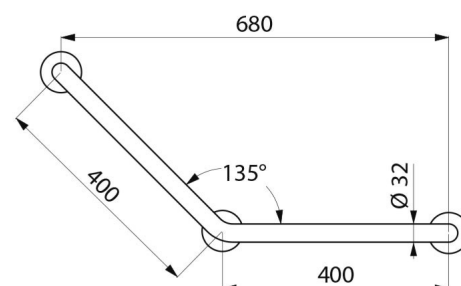

Angled Nylon grab bar 135°, white, anti-bacterial, 400 x 400mm

Ref. 5081N

Bright white HR anti-bacterial Nylon, NylonClean, 3 fixing points

DESCRIPTION

Angled Nylon grab bar 135°, white, anti-bacterial, 400 x 400mm - Ref. 5081N

Angled grab bar 135°, Ø 32mm, for people with reduced mobility.
 Angled grab bar made from bright white HR Nylon.
 For use as a handrail (horizontal part) or as a grab bar (135° part) for WCs, showers or baths.
 NylonClean anti-bacterial treatment: optimal protection against bacterial and mould development.
 Universal for either left or right side.
 Suitable for intensive use in public places or the healthcare sector.
 High strength polyamide (Nylon): with 2mm reinforced steel core treated against corrosion.
 Uniform non-porous surface for easy maintenance and hygiene.
 Good resistance to chemical products and cleaning.
 Anti-UV treatment: prevents yellowing.
 Warm to the touch.
 38mm gap between the bar and the wall: minimal space prevents the forearm passing between the bar and the wall, reducing the risk of fracture in case of loss of balance.
 3 fixing points prevent the hand from getting trapped wrist and simplify installation.
 Concealed fixings, secured to wall by a 6-hole plate, Ø 73mm.
 Supplied with stainless steel screws for concrete walls.
 Dimensions: 400 x 400mm.
 Tested to over 200kg. Maximum recommended user weight: 135kg.
 30-year warranty.
 CE marked.

ADVANTAGES

-  NylonClean anti-bacterial treatment
-  Tested to over 200kg
-  38mm gap from the wall: space saving
-  HR Nylon: smooth surface is easy to clean

TECHNICAL CHARACTERISTICS

Angled Nylon grab bar 135°, white, anti-bacterial, 400 x 400mm - Ref. 5081N

| | |
|-------------------|---|
| Height | 400mm |
| Length | 400mm |
| Diameter | 32mm |
| Width to the wall | 38mm |
| Thickness | Nylon: 3.5mm; Steel: 2mm |
| Finish | HR anti-bacterial Nylon, bright white |
| Norms |   |