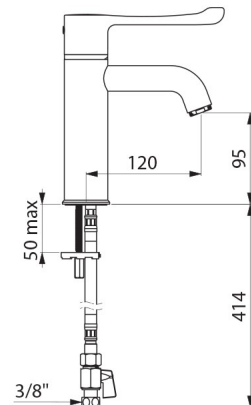

SECURITHERM BIOCLIP

thermostatic basin mixer

Ref. H9605

Single hole, sequential thermostatic mixer H. 95mm L. 120mm

DESCRIPTION

SECURITHERM BIOCLIP thermostatic basin mixer - Ref. H9605

Deck-mounted thermostatic SECURITHERM basin mixer.
Sequential thermostatic mixer: opens and closes with cold water.
No risk of cross flow between the hot and cold water.
No non-return valves on the inlets.
BIOCLIP: mixer is easy to remove for cleaning and disinfection.
Anti-scalding failsafe: shuts off automatically if cold or hot water supply fails.
Securitouch thermal insulation prevents burns.
Single hole mixer with curved spout H. 95mm L. 120mm fitted with a hygienic flow straightener with no impurity retention and thermal shock-resistant.
Scale-resistant sequential thermostatic cartridge for single control of flow rate and temperature.
Cold water temperature adjusts up to 40°C with temperature limiter set at 40°C.
Thermal and chemical shocks are possible.
Body and spout with smooth interiors and low water volume.
Flow rate limited to 5 lpm at 3 bar.
No manual contact thanks to Hygiene control lever L. 146mm.
No pop-up waste.
Supplied with PEX flexibles F3/8" with chrome-plated brass stopcocks.
Fixing reinforced by 2 stainless steel rods.
Ideal for healthcare facilities, retirement and care homes, hospitals and clinics.
Mixer suitable for people with reduced mobility.
30-year warranty.
Also available with copper tails.

TECHNICAL CHARACTERISTICS

SECURITHERM BIOCLIP thermostatic basin mixer - Ref. H9605

Connector	3/8"
Technology	SECURITHERM BIOCLIP sequential thermostatic mixer
Drop height	95mm
Spout length	120mm
Flow rate	5 lpm at 3 bar
Temperature limiter	Yes
Finish	Chrome-plated brass
Norms	
Warranty	

ADVANTAGES