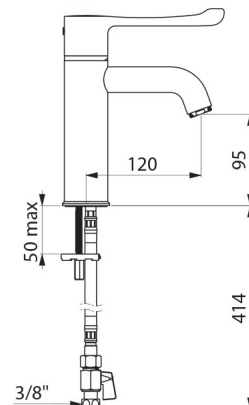

ADVANTAGES

Maximum hygiene: mixer with no non-return valves

Hygiene: can be removed for internal cleaning

SECURITHERM: Optimal anti-scalding safety

Sequential: opens and closes with cold water