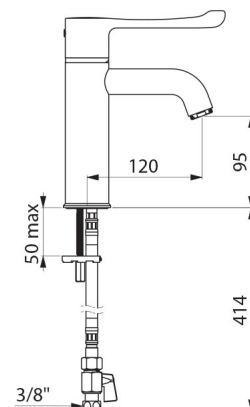

ADVANTAGES

Maximum hygiene: mixer with no non-return valves

Hygiene: can be removed for internal cleaning

SECURITHERM: Optimal anti-scalding safety

Sequential: opens and closes with cold water