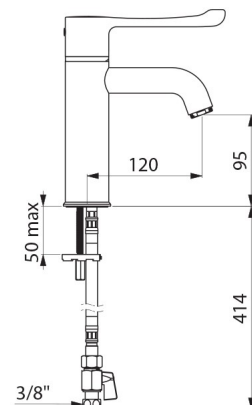

SECURITHERM BIOCLIP

thermostatic basin mixer

Ref. H9605

Single hole, sequential thermostatic mixer H. 95mm L. 120mm

DESCRIPTION

SECURITHERM BIOCLIP thermostatic basin mixer - Ref. H9605

Deck-mounted thermostatic SECURITHERM basin mixer. Sequential thermostatic mixer: opens and closes with cold water. No risk of cross flow between the hot and cold water. No non-return valves on the inlets. BIOCLIP: mixer is easy to remove for cleaning and disinfection. Anti-scalding failsafe: shuts off automatically if cold or hot water supply fails. Securitouch thermal insulation prevents burns. Single hole mixer with curved spout H. 95mm L. 120mm fitted with a hygienic flow straightener with no impurity retention and thermal shock-resistant. Scale-resistant sequential thermostatic cartridge for single control of flow rate and temperature. Cold water temperature adjusts up to 40°C with temperature limiter set at 40°C. Thermal and chemical shocks are possible. Body and spout with smooth interiors and low water volume. Flow rate limited to 5 lpm at 3 bar. No manual contact thanks to Hygiene control lever L. 146mm. No pop-up waste. Supplied with PEX flexibles F3/8" with chrome-plated brass stopcocks. Fixing reinforced by 2 stainless steel rods. Ideal for healthcare facilities, retirement and care homes, hospitals and clinics. Mixer suitable for people with reduced mobility. 30-year warranty. Also available with copper tails.

TECHNICAL CHARACTERISTICS

SECURITHERM BIOCLIP thermostatic basin mixer - Ref. H9605

Connector	3/8"
Technology	SECURITHERM BIOCLIP sequential thermostatic mixer
Drop height	95mm
Spout length	120mm
Flow rate	5 lpm at 3 bar
Temperature limiter	Yes
Finish	Chrome-plated brass
Norms	
Warranty	

ADVANTAGES