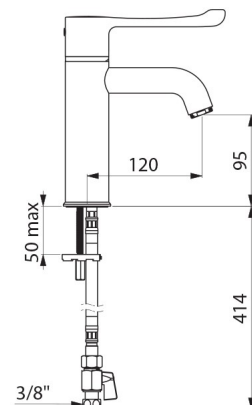

SECURITHERM BIOCLIP

thermostatic basin mixer

Ref. H9605

Single hole, sequential thermostatic mixer H. 95mm L. 120mm

DESCRIPTION

SECURITHERM BIOCLIP thermostatic basin mixer - Ref. H9605

Deck-mounted thermostatic SECURITHERM basin mixer.
Sequential thermostatic mixer: opens and closes with cold water.
No risk of cross flow between the hot and cold water.
No non-return valves on the inlets.
BIOCLIP: mixer is easy to remove for cleaning and disinfection.
Anti-scalding failsafe: shuts off automatically if cold or hot water supply fails.
Securitouch thermal insulation prevents burns.
Single hole mixer with curved spout H. 95mm L. 120mm fitted with a hygienic flow straightener with no impurity retention and thermal shock-resistant.
Scale-resistant sequential thermostatic cartridge for single control of flow rate and temperature.
Cold water temperature adjusts up to 40°C with temperature limiter set at 40°C.
Thermal and chemical shocks are possible.
Body and spout with smooth interiors and low water volume.
Flow rate limited to 5 lpm at 3 bar.
No manual contact thanks to Hygiene control lever L. 146mm.
No pop-up waste.
Supplied with PEX flexibles F3/8" with chrome-plated brass stopcocks.
Fixing reinforced by 2 stainless steel rods.
Ideal for healthcare facilities, retirement and care homes, hospitals and clinics.
Mixer suitable for people with reduced mobility.
30-year warranty.
Also available with copper tails.

TECHNICAL CHARACTERISTICS

SECURITHERM BIOCLIP thermostatic basin mixer - Ref. H9605

Connector	3/8"
Technology	SECURITHERM BIOCLIP sequential thermostatic mixer
Drop height	95mm
Spout length	120mm
Flow rate	5 lpm at 3 bar
Temperature limiter	Yes
Finish	Chrome-plated brass
Norms	
Warranty	

ADVANTAGES