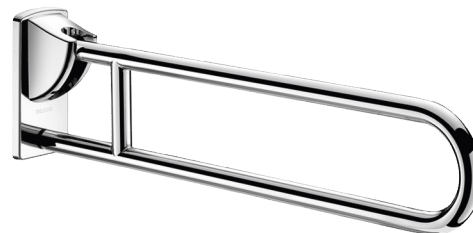

Stainless steel drop-down rail, bright, L. 850mm

Ref. 510164P

UltraPolish bright polished stainless steel

DESCRIPTION

Stainless steel drop-down rail, bright, L. 850mm - Ref. 510164P

Drop-down grab bar Ø 32mm, for people with reduced mobility.
 Drop-down grab bar for WCs or showers.
 Allows side access in the raised position.
 In the lowered position use as a grab bar, for standing up and assisting movement.
 Retained in upright position. Slowed down descent.
 Drop-down grab bar made from bacteriostatic 304 stainless steel.
 Stainless steel with bright polished UltraPolish finish, non-porous uniform surface for easy maintenance and hygiene.
 Fixings concealed by a 4mm thick 304 stainless steel cover plate.
 Supplied with stainless steel screws for concrete walls.
 Dimensions: 850 x 230 x 105mm.
 Tested to over 200kg. Maximum recommended user weight 135kg.
 30-year warranty.
 CE marked.

TECHNICAL CHARACTERISTICS

Stainless steel drop-down rail, bright, L. 850mm - Ref. 510164P

Height	230mm
Length	850mm
Width	105mm
Diameter	32mm
Finish	UltraPolish 304 stainless steel, bright polished
Norms	 
Warranty	

ADVANTAGES

304 stainless steel: reduces bacterial development

Tested to over 200 kg

UltraPolish: smooth surface easy to clean

Diameter adapted for an optimal grip