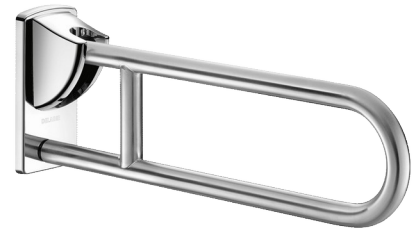

Stainless steel drop-down rail, satin, L. 650mm

Ref. 510160S

UltraSatin polished satin stainless steel

DESCRIPTION

Stainless steel drop-down rail, satin, L. 650mm - Ref. 510160S

Drop-down grab bar Ø 32mm, for people with reduced mobility.
 Drop-down grab bar for WCs or showers.
 Allows side access in the raised position.
 In the lowered position use as a grab bar, for standing up and assisting movement.
 Retained in upright position. Slowed down descent.
 Drop-down grab bar made from bacteriostatic 304 stainless steel tube.
 Stainless steel with UltraSatin polished satin finish, non-porous uniform surface for easy maintenance and hygiene.
 Concealed fixings secured by a 4mm thick 304 stainless steel plate.
 Supplied with stainless steel screws for concrete walls.
 Dimensions: 650 x 230 x 105mm.
 Tested to over 200kg. Maximum recommended user weight 135kg.
 30-year warranty.
 CE marked.

TECHNICAL CHARACTERISTICS

Stainless steel drop-down rail, satin, L. 650mm - Ref. 510160S

Height	230mm
Length	650mm
Width	105mm
Diameter	32mm
Finish	304 stainless steel UltraSatin polished satin
Norms	 
Warranty	

ADVANTAGES

-  304 stainless steel: reduces bacterial development
-  Tested to over 200kg
-  UltraSatin: smooth surface, easy to clean
-  Diameter adapted for an optimal grip