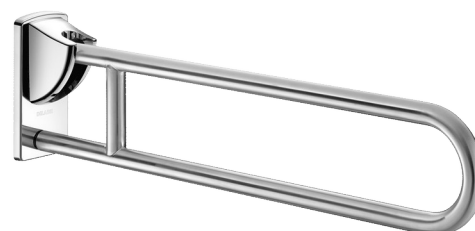

Stainless steel drop-down rail, satin, L. 850mm

Ref. 510164S

UltraSatin polished satin stainless steel

DESCRIPTION

Stainless steel drop-down rail, satin, L. 850mm - Ref. 510164S

Drop-down grab bar Ø 32mm, for people with reduced mobility.
 Drop-down grab bar for WCs or showers.
 Allows side access in the raised position.
 In the lowered position use as a grab bar, for standing up and assisting movement.
 Retained in upright position. Slowed down descent.
 Drop-down grab bar made from bacteriostatic 304 stainless steel.
 Stainless steel with UltraSatin polished satin finish, non-porous uniform surface for easy maintenance and hygiene.
 Fixings concealed by a 4mm thick 304 stainless steel cover plate.
 Supplied with stainless steel screws for concrete walls.
 Dimensions: 850 x 230 x 105mm.
 Tested to over 200kg. Maximum recommended user weight 135kg.
 30-year warranty.
 CE marked.

TECHNICAL CHARACTERISTICS

Stainless steel drop-down rail, satin, L. 850mm - Ref. 510164S

Height	230mm
Length	850mm
Width	105mm
Diameter	32mm
Finish	304 stainless steel UltraSatin polished satin
Norms	 
Warranty	

ADVANTAGES

-  304 stainless steel: reduces bacterial development
-  Tested to over 200kg
-  UltraSatin: smooth surface, easy to clean
-  Diameter adapted for an optimal grip