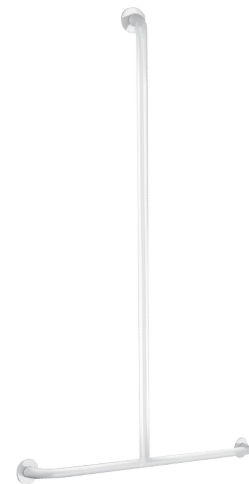

Basic T-shaped white grab bar

Ref. 35440W

White powder-coated stainless steel

DESCRIPTION

Basic T-shaped white grab bar - Ref. 35440W

Basic T-shaped shower grab bar for people with reduced mobility, Ø 32mm. White powder-coated stainless steel tube. Dimensions: 1,150 x 500mm. Concealed fixings, secured to wall by a 3-hole stainless steel plate. CE marked. 30-year warranty.

TECHNICAL CHARACTERISTICS

Basic T-shaped white grab bar - Ref. 35440W

Height	1,150mm
Length	500mm
Diameter	Ø 32mm
Width to the wall	40mm
Finish	White epoxy coated stainless steel
Norms	 
Warranty	

ADVANTAGES

Tested to over 200kg

40mm gap between bar and wall: minimal space

Ø 32mm: optimised grip

Smooth surface is easy to clean