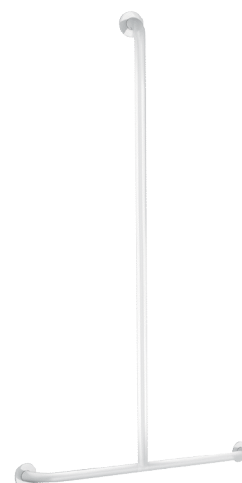

## Basic T-shaped white grab bar

Ref. 35440W

White powder-coated stainless steel

### DESCRIPTION

**Basic T-shaped white grab bar - Ref. 35440W**

Basic T-shaped shower grab bar for people with reduced mobility, Ø 32mm. White powder-coated stainless steel tube.

Dimensions: 1,150 x 500mm.

### TECHNICAL CHARACTERISTICS

**Basic T-shaped white grab bar - Ref. 35440W**

Height	1,150mm
Length	500mm
Diameter	Ø 32mm
Width to the wall	40mm
Finish	White epoxy coated stainless steel
Norms	
Warranty	

### ADVANTAGES

Tested to over 200kg

40mm gap between bar and wall: minimal space

Ø 32mm: optimised grip

Smooth surface is easy to clean