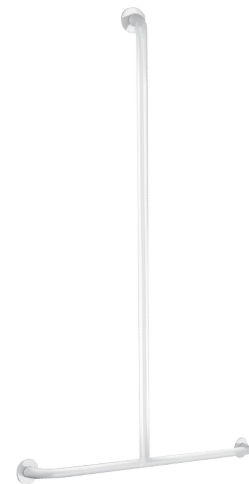

## Basic T-shaped white grab bar

Ref. 35440W

White powder-coated stainless steel

### DESCRIPTION

**Basic T-shaped white grab bar - Ref. 35440W**

Basic T-shaped shower grab bar for people with reduced mobility, Ø 32mm. White powder-coated stainless steel tube. Dimensions: 1,150 x 500mm. Concealed fixings, secured to wall by a 3-hole stainless steel plate. CE marked. 30-year warranty.

### TECHNICAL CHARACTERISTICS

**Basic T-shaped white grab bar - Ref. 35440W**

Height	1,150mm
Length	500mm
Diameter	Ø 32mm
Width to the wall	40mm
Finish	White epoxy coated stainless steel
Norms	CE 
Warranty	

### ADVANTAGES

Tested to over 200kg

40mm gap between bar and wall: minimal space

Ø 32mm: optimised grip

Smooth surface is easy to clean