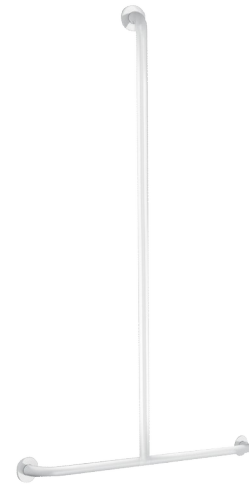

Basic T-shaped white grab bar

Ref. 35440W

White powder-coated stainless steel

DESCRIPTION

Basic T-shaped white grab bar - Ref. 35440W

Basic T-shaped shower grab bar for people with reduced mobility, Ø 32mm. White powder-coated stainless steel tube. Dimensions: 1,150 x 500mm. Concealed fixings, secured to wall by a 3-hole stainless steel plate. CE marked. 30-year warranty.

TECHNICAL CHARACTERISTICS

Basic T-shaped white grab bar - Ref. 35440W

Height	1,150mm
Length	500mm
Diameter	Ø 32mm
Width to the wall	40mm
Finish	White epoxy coated stainless steel
Norms	
Warranty	

ADVANTAGES

Tested to over 200kg

40mm gap between bar and wall: minimal space

Ø 32mm: optimised grip

Smooth surface is easy to clean