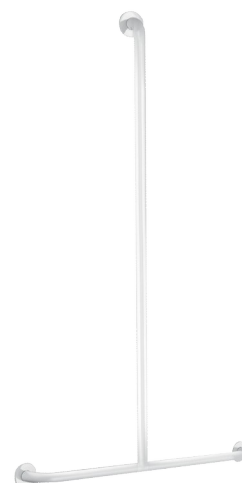

## Basic T-shaped white grab bar

Ref. 35440W

White powder-coated stainless steel

### DESCRIPTION

**Basic T-shaped white grab bar - Ref. 35440W**

Basic T-shaped shower grab bar for people with reduced mobility, Ø 32mm. White powder-coated stainless steel tube.

Dimensions: 1,150 x 500mm.

### TECHNICAL CHARACTERISTICS

**Basic T-shaped white grab bar - Ref. 35440W**

|                   |   |
|-------------------|---|
| Height            | 1,150mm   |
| Length            | 500mm   |
| Diameter          | Ø 32mm  |
| Width to the wall | 40mm  |
| Finish            | White epoxy coated stainless steel  |
| Norms             |   |
| Warranty          |    |

### ADVANTAGES

Tested to over 200kg

40mm gap between bar and wall: minimal space

Ø 32mm: optimised grip

Smooth surface is easy to clean