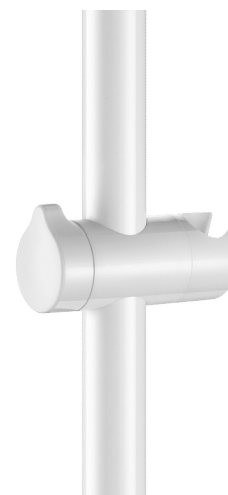

## Sliding shower head holder for shower rails, Ø 32mm, white

Ref. 510110

Bright white HR Nylon

### DESCRIPTION

Sliding shower head holder for shower rails, Ø 32mm, white - Ref. 510110

Shower head holder for support rails.  
High strength polyamide (HR Nylon).  
Bright white.  
Support for adjustable shower heads.  
Ergonomic locking ring.  
For Ø 32mm shower rails.  
30-year warranty.

### TECHNICAL CHARACTERISTICS

Sliding shower head holder for shower rails, Ø 32mm, white - Ref. 510110

Length	105mm
Diameter	For Ø 32mm grab bars
Finish	Bright white HR Nylon
Norms	
Warranty	