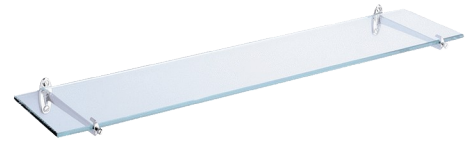

Wall-mounted shelf

Ref. 6555

Glass

DESCRIPTION

Wall-mounted shelf - Ref. 6555

Glass shelf with rounded edges.
 Dimensions: 120 x 600mm.
 6mm thick glass.
 Vanity shelf with 30-year warranty.
 Order with chrome-plated brackets ref. 600

ADVANTAGES

Easy to install

TECHNICAL CHARACTERISTICS

Wall-mounted shelf - Ref. 6555

Depth	120mm
Length	600mm
Finish	Glass
Warranty	