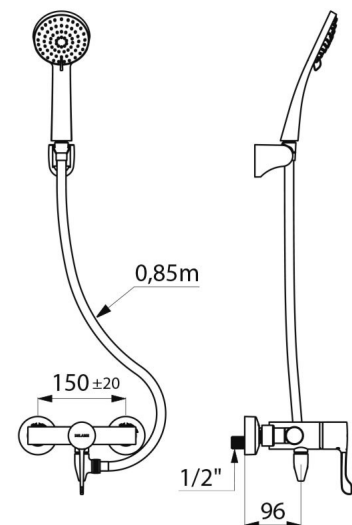

Auto-draining shower kit with thermostatic mixer

Ref. H9630HYG

Thermostatic sequential mixer with no non-return valves

DESCRIPTION

Auto-draining shower kit with thermostatic mixer - Ref. H9630HYG

SECURITHERM thermostatic sequential shower kit with auto-draining device.

- Mixer with scale-resistant, thermostatic sequential cartridge: Thermostatic sequential mixer: opens and closes with cold water. Mixer with no non-return valves on the inlets (reduces bacterial proliferation). No risk of cross flow between hot and cold water. Sequential mixer with anti-scalding failsafe: shuts off automatically if cold or hot water supply fails. Securitouch thermal insulation prevents burns. Temperature control from cold water up to 39°C with maximum temperature limiter set at 39°C. Thermal shocks are possible. Body with smooth interior and low water volume. Flow rate regulated at 9 lpm. Chrome plated brass body and Hygiene lever L. 100mm. M1/2" bottom shower outlet. Wall-mounted mixer with offset STOP/CHECK connectors, M1/2" M3/4". Mixer ideal for healthcare facilities, retirement and care homes, hospitals and clinics.
- Shower head (ref. 813) with flexible shower hose (ref. 836T3) and adjustable, chrome-plated wall-mounted support (ref. 845).
- Auto-draining device FM1/2" for installation between the flexible hose and the shower head, automatically drains the shower head and flexible hose (reduces bacterial development) (ref. 880).

Suitable for people with reduced mobility.
30-year warranty.

TECHNICAL CHARACTERISTICS

Auto-draining shower kit with thermostatic mixer - Ref. H9630HYG