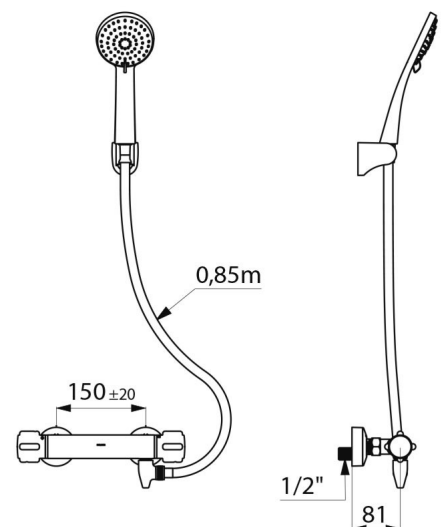

Flow rate regulated at 9 lpm.

Chrome-plated body with CLASSIC controls.

M1/2" shower outlet.

F3/4" inlets with integrated filters and non-return valves.

Mixer with offset STOP/CHECK wall connectors, M1/2" M3/4".

- Shower head (ref. 813) with wall-mounted tilting support (ref. 845).
- Auto-draining device FM1/2" for installation between the flexible hose and the shower head, automatically drains the shower head and flexible hose (reduces bacterial development) (ref. 880).

Connector	M1/2"
Technology	SECURITHERM thermostatic mixer
Height	86mm
Depth	81mm
Width	280mm
Flow rate	9 lpm
Temperature limiter	38°C
Finish	Chrome-plated brass

ADVANTAGES

SECURITHERM: Optimum anti-scalding safety

Pre-set maximum temperature limiter

Automatically drains shower head and flexible hose

Thermostatic: total temperature stability

Norms

Warranty