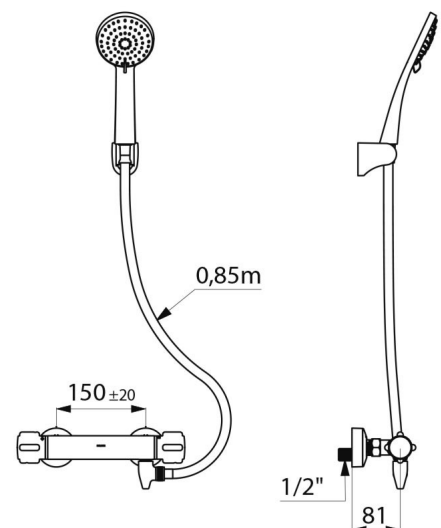

SECURITHERM securitouch thermostatic auto- drain shower kit

Ref. H9739HYG

Dual control thermostatic mixer

DESCRIPTION

SECURITHERM securitouch thermostatic auto-drain shower kit - Ref. H9739HYG

SECURITHERM dual control thermostatic shower kit with auto-draining device:

- Shower mixer with scale-resistant, thermostatic cartridge: Mixer with anti-scalding safety: shuts off automatically if cold water supply fails.

- Prevents cold showers: shuts off automatically if hot water supply fails.

Scale-resistant thermostatic cartridge adjusts the temperature. 1/4-turn ceramic head for flow rate adjustment. Temperature control from 25 - 40°C with maximum temperature limiter set at 38°C.

Thermal shocks are possible without removing the control knob or shutting off the cold water supply.

Flow rate regulated at 9 lpm.

Chrome-plated body with CLASSIC controls.

M1/2" shower outlet.

F3/4" inlets with integrated filters and non-return valves.

Mixer with offset STOP/CHECK wall connectors, M1/2" M3/4".

- Shower head (ref. 813) with wall-mounted tilting support (ref. 845).

- Auto-draining device FM1/2" for installation between the flexible hose and the shower head, automatically drains the shower head and flexible hose (reduces bacterial development) (ref. 880).

Mixer ideal for healthcare facilities, retirement and care homes, hospitals and clinics.

Suitable for people with reduced mobility.

Shower mixer with 30-year warranty.

TECHNICAL CHARACTERISTICS

SECURITHERM securitouch thermostatic auto-drain shower kit - Ref. H9739HYG

Connector	M1/2"
Technology	SECURITHERM thermostatic mixer
Height	86mm
Depth	81mm
Width	280mm
Flow rate	9 lpm
Temperature limiter	38°C

ADVANTAGES

SECURITHERM: Optimum anti-scalding safety