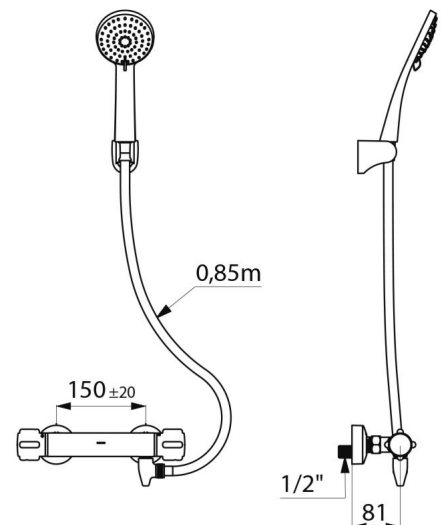

Flow rate regulated at 9 lpm.

Chrome-plated body with CLASSIC controls.

M1/2" shower outlet.

F3/4" inlets with integrated filters and non-return valves.

Mixer with offset STOP/CHECK wall connectors, M1/2" M3/4".

- Shower head (ref. 813) with wall-mounted tilting support (ref. 845).
- Auto-draining device FM1/2" for installation between the flexible hose and the shower head, automatically drains the shower head and flexible hose (reduces bacterial development) (ref. 880).

Connector	M1/2"
Technology	SECURITHERM thermostatic mixer
Height	86mm
Depth	81mm
Width	280mm
Flow rate	9 lpm
Temperature limiter	38°C
Finish	Chrome-plated brass

ADVANTAGES

SECURITHERM: Optimum anti-scalding safety

Pre-set maximum temperature limiter

Automatically drains shower head and flexible hose

Thermostatic: total temperature stability

Norms

Warranty