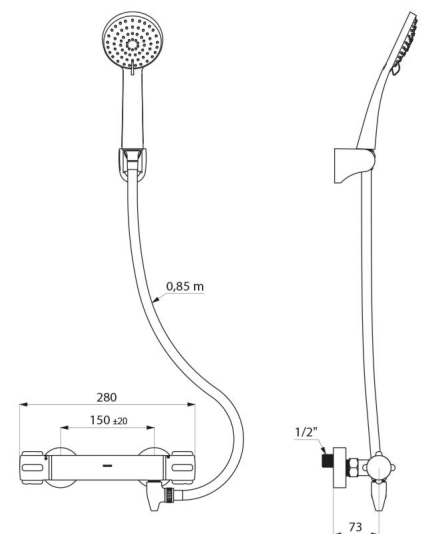

Shower kit with thermostatic mixer

Ref. H9739SHYG

Securitouch dual control thermostatic mixer

DESCRIPTION

Shower kit with thermostatic mixer - Ref. H9739SHYG

SECURITHERM dual control thermostatic shower kit with auto-draining device:

- Shower mixer with scale-resistant, thermostatic cartridge:
- Mixer with anti-scalding failsafe: shuts off automatically if cold supply fails.
- Prevents cold showers: shuts off automatically if hot water supply fails.
- Scale-resistant thermostatic cartridge for temperature adjustment.
- ¼-turn ceramic head for flow rate adjustment.
- Temperature adjusts from 25 - 40°C with maximum temperature pre-set at 38°C.

Thermal shocks are possible without removing the control knob or shutting off the cold water supply.

Flow rate limited to 9 lpm at 3 bar.

Chrome-plated brass body with CLASSIC controls.

M1/2" shower outlet.

Filters and non-return valves integrated on the F3/4" inlets.

Mixer with offset standard wall connectors, M1/2" M3/4".

1. Shower head (ref. 813) with chrome-plated wall-mounted tilting support (ref. 845).
   - Auto-draining device FM1/2" for installation between the flexible hose and the shower head, automatically drains the shower head and flexible hose (reduces bacterial development) (ref. 880).
2. Mixer ideal for healthcare facilities, retirement and care homes, hospitals and clinics.
   Mixer suitable for people with reduced mobility.
   Shower mixer with 30-year warranty.

TECHNICAL CHARACTERISTICS

Shower kit with thermostatic mixer - Ref. H9739SHYG

Connector	M1/2"
Technology	SECURITHERM thermostatic mixer
Depth	73mm
Length	281mm
Width	280mm
Flow rate	9 lpm
Temperature limiter	38°C
Finish	Chrome-plated brass
Norms	ACS

ADVANTAGES

SECURITHERM: Optimum anti-scalding safety