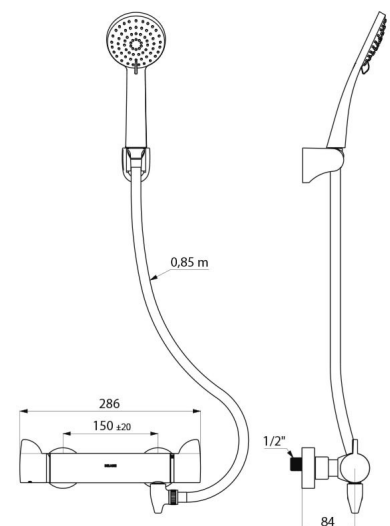

ADVANTAGES

SECURITHERM: Optimum anti-scalding safety

Double maximum temperature limiter

Securitouch thermal insulation prevents burns

Thermostatic: total temperature stability