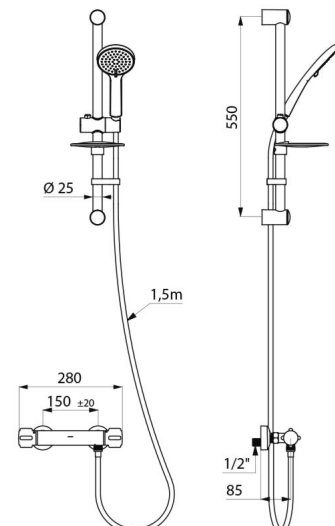

SECURITHERM securitouch thermostatic shower kit

Ref. H9739KIT

Shower kit with thermostatic mixer

DESCRIPTION

SECURITHERM securitouch thermostatic shower kit - Ref. H9739KIT

SECURITHERM dual control thermostatic shower kit:

- Shower mixer with scale-resistant, thermostatic cartridge: Mixer with anti-scalding failsafe: shuts off automatically if cold water supply fails.

Prevents cold showers: shuts off automatically if hot water supply fails.

Scale-resistant thermostatic cartridge for temperature adjustment.

1/4-turn ceramic head for flow rate adjustment.

Temperature control from 25 - 40°C with temperature limiter set at 38°C.

Thermal shocks are possible without removing the control knob or shutting off the cold water supply.

Flow rate regulated at 9 lpm.

Chrome-plated brass body with CLASSIC controls.

M1/2" shower outlet.

Filters and non-return valves integrated in F3/4" inlets.

Mixer with offset STOP/CHECK wall connectors, M1/2" M3/4".

- Sliding shower head holder (ref. 813) on a chrome-plated riser rail (ref. 821) with soap dish and flexible shower hose (ref. 836T1).

- Shower hose retaining collar (ref. 830).

Mixer ideal for healthcare facilities, retirement and care homes, hospitals and clinics.

Mixer suitable for people with reduced mobility.

Shower mixer with 30-year warranty.

TECHNICAL CHARACTERISTICS

SECURITHERM securitouch thermostatic shower kit - Ref. H9739KIT

Connector	M1/2"
Technology	SECURITHERM thermostatic mixer
Width	280mm
Flow rate	9 lpm
Temperature limiter	Yes
Finish	Chrome-plated brass
Norms	ACS
Warranty	

ADVANTAGES

SECURITHERM: Optimum anti-scalding safety

Pre-set maximum temperature limiter

Thermostatic: total temperature stability

Ergonomic: controls are easy to grip