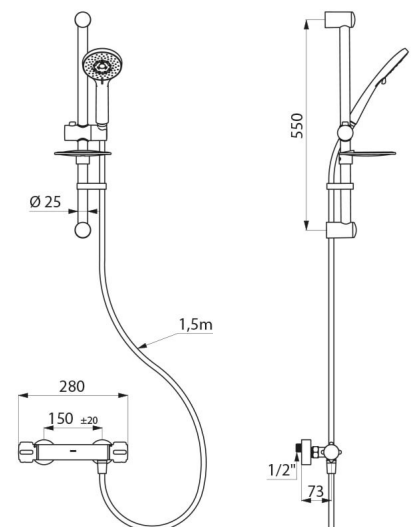

Shower kit with thermostatic mixer

Ref. H9739SKIT

Dual control thermostatic mixer

DESCRIPTION

Shower kit with thermostatic mixer - Ref. H9739SKIT

SECURITHERM dual control thermostatic shower kit:

- Shower mixer with scale-resistant, thermostatic cartridge: Mixer with anti-scalding failsafe: shuts off automatically if cold water supply fails.

Prevents cold showers: shuts off automatically if hot water supply fails.

Scale-resistant thermostatic cartridge controls the temperature.

1/4-turn ceramic head for flow rate adjustment.

Temperature control from 25 - 40°C with temperature limiter set at 38°C.

Thermal shocks are possible without removing the control knob or shutting off the cold water supply.

Flow rate regulated at 9 lpm.

Chrome-plated body and CLASSIC controls.

M1/2" shower outlet.

F3/4" inlets with integrated filters and non-return valves.

Mixer with 2 offset standard wall connectors, M1/2" M3/4".

- Sliding shower head holder (ref. 813) on a chrome-plated riser rail (ref. 821) with soap dish and flexible shower hose (ref. 836T1).
- Shower hose retaining collar (ref. 830).

Mixer ideal for healthcare facilities, retirement and care homes, hospitals and clinics.

Thermostatic mixer suitable for people with reduced mobility.

Shower kit with 30-year warranty.

TECHNICAL CHARACTERISTICS

Shower kit with thermostatic mixer - Ref. H9739SKIT

Connector	M1/2"
Technology	SECURITHERM thermostatic mixer
Depth	73mm
Length	281mm
Width	280mm
Flow rate	9 lpm
Temperature limiter	Yes
Finish	Chrome-plated brass
Norms	ACS
Warranty	

ADVANTAGES

SECURITHERM: Optimum anti-scalding safety

Pre-set maximum temperature limiter

Thermostatic: total temperature stability

Ergonomic: controls are easy to grip