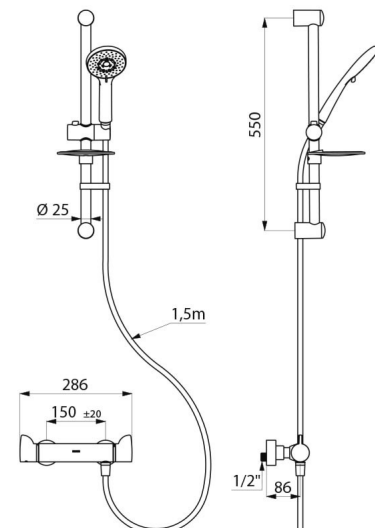

Thermostatic SECURITHERM securitouch auto-drain shower kit.

Ref. H9741KIT

Thermostatic shower kit with H971 mixer

DESCRIPTION

Thermostatic SECURITHERM securitouch auto-drain shower kit. - Ref. H9741KIT

Riser rail with dual control thermostatic mixer.
Shower kit with SECURITHERM thermostatic shower mixer.
Mixer with anti-scalding failsafe: shuts off automatically if cold water supply fails.
Prevents cold showers: shuts off automatically if hot water supply fails.
Securitouch thermal insulation prevents burns.
Scale-resistant thermostatic cartridge adjusts the temperature.
¼-turn ceramic head for flow rate adjustment.
Temperature control from 25 - 41°C.
Double temperature limiter: 1st limiter set at 38°C can be overridden, 2nd limiter set at 41°C.
Thermal shocks are possible without removing the control knob or shutting off the cold water supply.
Flow rate regulated at 9 lpm.
Chrome-plated brass body with ERGO control knobs.
M1/2" shower outlet.
F3/4" inlets with integrated filters and non-return valves.
Mixer with 2 offset STOP/CHECK wall connectors, M1/2" M3/4".

- Sliding shower head holder (ref. 813) on a chrome-plated riser rail (ref. 821) with soap dish and flexible shower hose (ref. 836T1).
- Shower hose retaining collar (ref. 830).

Mixer ideal for healthcare facilities, retirement and care homes, hospitals and clinics.
Thermostatic mixer suitable for people with reduced mobility.
Shower kit with 30-year warranty.

TECHNICAL CHARACTERISTICS

Thermostatic SECURITHERM securitouch auto-drain shower kit. - Ref. H9741KIT

Connector	M1/2"
Technology	SECURITHERM Securitouch thermostatic mixer
Depth	92mm
Length	286mm
Flow rate	9 lpm
Temperature limiter	Yes
Finish	Chrome-plated brass

Norms ACS

ADVANTAGES