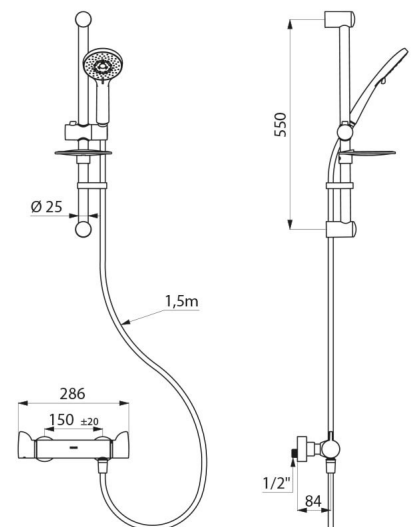

Shower kit with thermostatic mixer

Ref. H9741SKIT

Shower kit with thermostatic mixer

DESCRIPTION

Shower kit with thermostatic mixer - Ref. H9741SKIT

Shower riser rail with thermostatic dual control mixer.
Shower kit with SECURITHERM thermostatic shower mixer.
Mixer with anti-scalding failsafe: shuts off automatically if cold water supply fails.
Prevents cold showers: shuts off automatically if hot water supply fails.
Securitouch thermal insulation prevents burns.
Scale-resistant thermostatic cartridge adjusts the temperature.
¼-turn ceramic valve head adjusts the flow rate.
Temperature control from 25°C up to 41°C.
Double temperature limiter: 1st limiter set at 38°C, 2nd limiter set at 41°C.
Thermal shocks are possible without removing the control knob or shutting off the cold water.
Flow rate regulated at 9 lpm.
Chrome-plated body and ERGO controls.
M1/2" shower outlet.
Filters and non-return valves integrated in the inlets, F3/4".
Mixer with offset standard wall connectors.

- Sliding shower head holder (ref. 813) on a chrome-plated riser rail (ref. 821) with soap dish and flexible shower hose (ref. 836T1).
- Shower head retaining collar (ref. 830).

Mixer ideal for healthcare facilities, retirement and care homes, hospitals and clinics
Mixer suitable for people with reduced mobility.
Shower kit with 30-year warranty.

TECHNICAL CHARACTERISTICS

Shower kit with thermostatic mixer - Ref. H9741SKIT

Connector	M1/2"
Technology	SECURITHERM Securitouch thermostatic mixer,
Depth	84mm
Length	286mm
Flow rate	9 lpm
Temperature limiter	Yes
Finish	Chrome-plated brass
Norms	ACS
Warranty	

ADVANTAGES