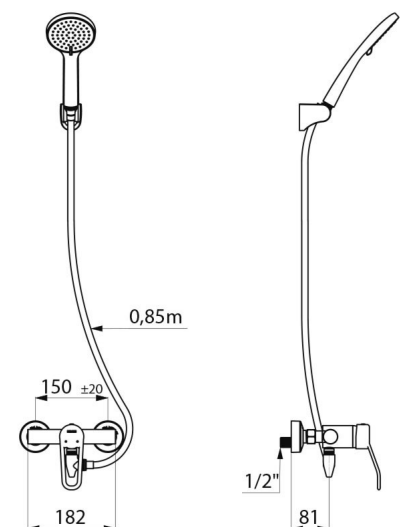

Auto-draining shower kit with mechanical pressure-balancing (EP) mixer

Ref. 2739EPHYG

Shower kit with wall-mounted single control mixer

DESCRIPTION

Auto-draining shower kit with mechanical pressure-balancing (EP) mixer - Ref. 2739EPHYG

Shower kit with wall-mounted single control mechanical mixer. SECURITHERM shower kit with pressure-balancing and auto-draining device:

- Wall-mounted single control mixer with Securitouch thermal insulation to prevent burns.
- Ø 40mm pressure-balancing (EP) ceramic cartridge with pre-set maximum temperature limiter.
- Anti-scalding safety: HW flow is reduced if CW supply fails (and vice versa). Constant temperature regardless of pressure or flow rate variations in the system.
- Body with smooth interior and low water volume.
- Flow rate regulated at 9 lpm.
- Chrome-plated brass body and sculptured control lever.
- M1/2" shower outlet with integrated non-return valve.
- Mixer with offset STOP/CHECK wall connectors, M1/2" M3/4".
- Filters and non-return valves.
- Chrome-plated shower head (ref. 813) flexible shower hose (836T3) and chrome-plated, adjustable, wall-mounted support (ref. 845).
- Auto-draining device FM1/2" for installation between the flexible hose and the shower head, automatically drains the shower head and flexible hose (ref. 880).

Connector	M1/2"
Technology	SECURITHERM EP mechanical mixer
Height	188mm
Depth	182mm
Width	182mm
Flow rate	9 lpm
Temperature limiter	Yes
Finish	Chrome-plated brass

ADVANTAGES

-  HW flow rate reduced if CW fails
-  Pressure-balancing: reduces temperature variations
-  Securitouch thermal insulation prevents burns
-  Maximum hygiene: low water volume