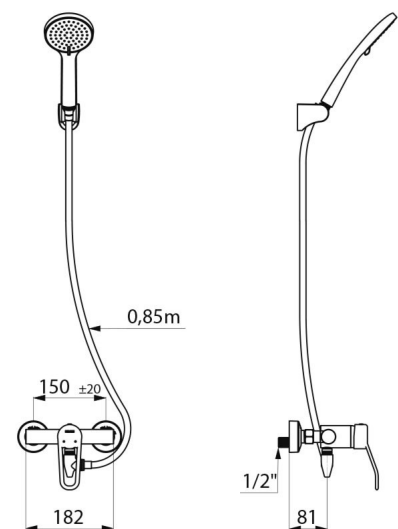

Auto-draining shower kit with mechanical pressure-balancing (EP) mixer

Ref. 2739EPHYG

Shower kit with wall-mounted single control mixer

DESCRIPTION

Auto-draining shower kit with mechanical pressure-balancing (EP) mixer - Ref. 2739EPHYG

Shower kit with wall-mounted single control mechanical mixer. SECURITHERM shower kit with pressure-balancing and auto-draining device:

- Wall-mounted single control mixer with Securitouch thermal insulation to prevent burns.
- Ø 40mm pressure-balancing (EP) ceramic cartridge with pre-set maximum temperature limiter.
- Anti-scalding safety: HW flow is reduced if CW supply fails (and vice versa). Constant temperature regardless of pressure or flow rate variations in the system.
- Body with smooth interior and low water volume.
- Flow rate regulated at 9 lpm.
- Chrome-plated brass body and sculptured control lever.
- M1/2" shower outlet with integrated non-return valve.
- Mixer with offset STOP/CHECK wall connectors, M1/2" M3/4".
- Filters and non-return valves.
- Chrome-plated shower head (ref. 813) flexible shower hose (836T3) and chrome-plated, adjustable, wall-mounted support (ref. 845).
- Auto-draining device FM1/2" for installation between the flexible hose and the shower head, automatically drains the shower head and flexible hose (ref. 880).

Connector	M1/2"
Technology	SECURITHERM EP mechanical mixer
Height	188mm
Depth	182mm
Width	182mm
Flow rate	9 lpm
Temperature limiter	Yes
Finish	Chrome-plated brass

ADVANTAGES

-  HW flow rate reduced if CW fails
-  Pressure-balancing: reduces temperature variations
-  Securitouch thermal insulation prevents burns
-  Maximum hygiene: low water volume