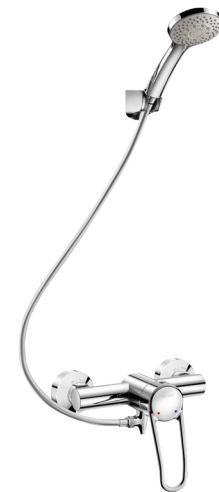

Auto-draining shower kit with mechanical pressure-balancing (EP) mixer

Ref. 2739EPHYG

Shower kit with wall-mounted single control mixer

DESCRIPTION

Auto-draining shower kit with mechanical pressure-balancing (EP) mixer - Ref. 2739EPHYG

Shower kit with wall-mounted single control mechanical mixer. SECURITHERM shower kit with pressure-balancing and auto-draining device:

- Wall-mounted single control mixer with Securitouch thermal insulation to prevent burns.
- Ø 40mm pressure-balancing (EP) ceramic cartridge with pre-set maximum temperature limiter.
- Anti-scalding safety: HW flow is reduced if CW supply fails (and vice versa). Constant temperature regardless of pressure or flow rate variations in the system.
- Body with smooth interior and low water volume.
- Flow rate regulated at 9 lpm.
- Chrome-plated brass body and sculptured control lever.
- M1/2" shower outlet with integrated non-return valve.
- Mixer with offset STOP/CHECK wall connectors, M1/2" M3/4".
- Filters and non-return valves.
- Chrome-plated shower head (ref. 813) flexible shower hose (836T3) and chrome-plated, adjustable, wall-mounted support (ref. 845).
- Auto-draining device FM1/2" for installation between the flexible hose and the shower head, automatically drains the shower head and flexible hose (ref. 880).

Mixer is ideal for healthcare facilities, retirement homes, hospitals and clinics. Mixer is suitable for people with reduced mobility. Shower mixer with 30-year warranty.

TECHNICAL CHARACTERISTICS

Auto-draining shower kit with mechanical pressure-balancing (EP) mixer - Ref. 2739EPHYG

Connector	M1/2"
Technology	SECURITHERM EP mechanical mixer
Height	188mm
Depth	182mm
Width	182mm
Flow rate	9 lpm
Temperature limiter	Yes
Finish	Chrome-plated brass

ADVANTAGES

-  HW flow rate reduced if CW fails
-  Pressure-balancing: reduces temperature variations
-  Securitouch thermal insulation prevents burns
-  Maximum hygiene: low water volume