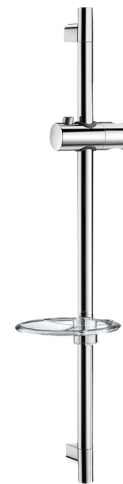

## Chrome-plated shower rail

Ref. 820

With soap dish

### DESCRIPTION

Chrome-plated shower rail - Ref. 820

Chrome-plated stainless steel shower rail  $\varnothing$  22mm, overall length 700mm with 590mm centres, can be cut to size.

- Chrome-plated sliding, adjustable, tilting shower head holder.
- Transparent soap dish.

### TECHNICAL CHARACTERISTICS

Chrome-plated shower rail - Ref. 820

Length	700mm
Finish	Chrome-plated