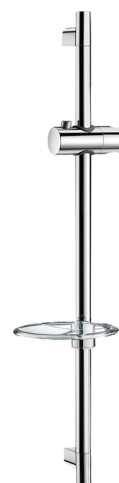

## Chrome-plated shower rail

Ref. 820

With soap dish

### DESCRIPTION

Chrome-plated shower rail - Ref. 820

Chrome-plated stainless steel shower rail  $\varnothing$  22mm, overall length 700mm with 590mm centres, can be cut to size.

- Chrome-plated sliding, adjustable, tilting shower head holder.
- Transparent soap dish.

### TECHNICAL CHARACTERISTICS

Chrome-plated shower rail - Ref. 820

Length	700mm
Finish	Chrome-plated