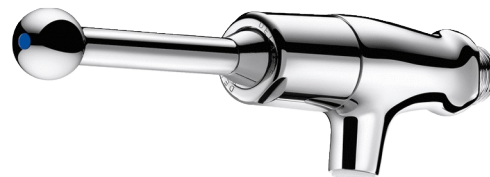

TEMPOSTOP time flow tap

Ref. 746410

DESCRIPTION

TEMPOSTOP time flow tap - Ref. 746410

Wall-mounted lever-operated time flow tap:
 Time flow ~7 seconds.
 Flow rate pre-set at 3 lpm at 3 bar, can be adjusted from 1.4 to 6 lpm.
 Scale-resistant tamperproof flow straightener.
 Chrome-plated brass M1/2".
 Lever-operated (soft-touch operation).
 30-year warranty.

TECHNICAL CHARACTERISTICS

TEMPOSTOP time flow tap - Ref. 746410

Connector	M1/2"
Technology	Time flow
Depth	200mm
Spout length	50mm
Flow rate	3 lpm
Norms	ACS  
Warranty	

ADVANTAGES

85% water savings

Chrome-plated solid brass

Maintenance from front without removing mixer/tap

Soft-touch operation: lever control