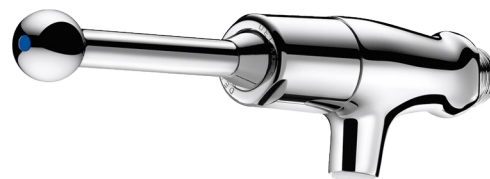

## TEMPOSTOP time flow tap

Ref. 746410

### DESCRIPTION

TEMPOSTOP time flow tap - Ref. 746410

Wall-mounted lever-operated time flow tap:  
 Time flow ~7 seconds.  
 Flow rate pre-set at 3 lpm at 3 bar, can be adjusted from 1.4 to 6 lpm.  
 Scale-resistant tamperproof flow straightener.  
 Chrome-plated brass M1/2".  
 Lever-operated (soft-touch operation).  
 30-year warranty.

### TECHNICAL CHARACTERISTICS

TEMPOSTOP time flow tap - Ref. 746410

Connector	M1/2"
Technology	Time flow
Depth	200mm
Spout length	50mm
Flow rate	3 lpm
Norms	ACS  
Warranty	

### ADVANTAGES

-  85% water savings
-  Chrome-plated solid brass
-  Maintenance from front without removing mixer/tap
-  Soft-touch operation: lever control