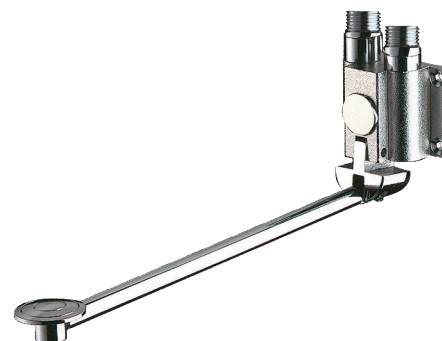

## MONOFOOT instant shut-off tap

Ref. 736102

Pedal-operated

### DESCRIPTION

MONOFOOT instant shut-off tap - Ref. 736102

Foot-operated basin valve with instant flow  
 Instant automatic shut-off.  
 Pedal can be raised for cleaning the floor.  
 Adjustable pedal height.  
 Fixing with 4 screws.  
 Filter.  
 Cold or mixed water supply.  
 Wall-mounted M $\frac{1}{2}$ ".  
 30-year warranty.

### ADVANTAGES

85% water savings

Total hygiene: no manual contact

Foot-operated instant flow

### TECHNICAL CHARACTERISTICS

MONOFOOT instant shut-off tap - Ref. 736102

Connector	M1/2"
Technology	Instant
Length	300mm
Norms	ACS 
Warranty	