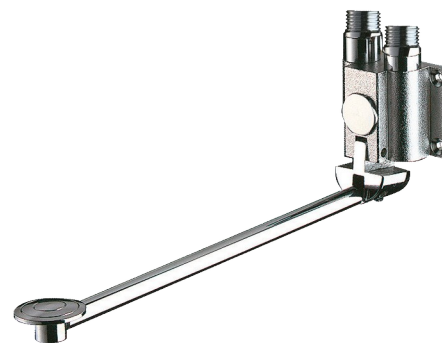

MONOFOOT instant shut-off tap

Ref. 736102

Pedal-operated

DESCRIPTION

MONOFOOT instant shut-off tap - Ref. 736102

Foot-operated basin valve with instant flow
 Instant automatic shut-off.
 Pedal can be raised for cleaning the floor.
 Adjustable pedal height.
 Fixing with 4 screws.
 Filter.
 Cold or mixed water supply.
 Wall-mounted M $\frac{1}{2}$ ".
 30-year warranty.

ADVANTAGES

85% water savings

Total hygiene: no manual contact

Foot-operated instant flow

TECHNICAL CHARACTERISTICS

MONOFOOT instant shut-off tap - Ref. 736102

Connector	M1/2"
Technology	Instant
Length	300mm
Norms	ACS 
Warranty	