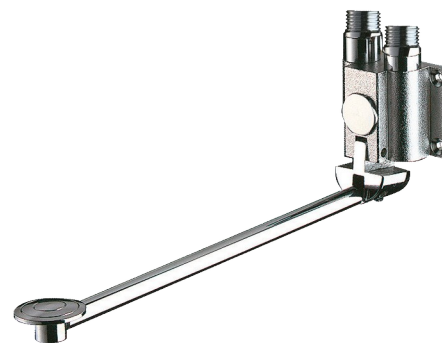

## MONOFOOT instant shut-off tap

Ref. 736102

Pedal-operated

### DESCRIPTION

MONOFOOT instant shut-off tap - Ref. 736102

Foot-operated basin valve with instant flow  
 Instant automatic shut-off.  
 Pedal can be raised for cleaning the floor.  
 Adjustable pedal height.  
 Fixing with 4 screws.  
 Filter.  
 Cold or mixed water supply.  
 Wall-mounted M $\frac{1}{2}$ ".  
 30-year warranty.

### ADVANTAGES

85% water savings

Total hygiene: no manual contact

Foot-operated instant flow

### TECHNICAL CHARACTERISTICS

MONOFOOT instant shut-off tap - Ref. 736102

Connector	M1/2"
Technology	Instant
Length	300mm
Norms	ACS 
Warranty	