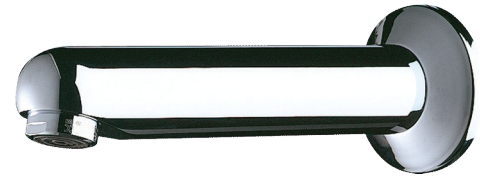

Fixed spout with plate

Ref. 947135

L. 120mm

DESCRIPTION

Fixed spout with plate - Ref. 947135

Wall-mounted spout Ø 32mm, M½".
L. 120mm.
Chrome-plated solid brass.
Flow straightener regulated at 3 lpm.
30-year warranty.

ADVANTAGES

3 lpm

Chrome-plated solid brass

TECHNICAL CHARACTERISTICS

Fixed spout with plate - Ref. 947135

Connector	M½"
Length	120mm
Flow rate	3 lpm
Norms	ACS  WRAS
Warranty	