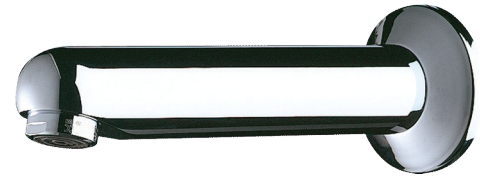

Fixed spout with plate

Ref. 947135

L. 120mm

DESCRIPTION

Fixed spout with plate - Ref. 947135

Wall-mounted spout Ø 32mm, M½".
L. 120mm.
Chrome-plated solid brass.
Flow straightener regulated at 3 lpm.
30-year warranty.

ADVANTAGES

3 lpm

Chrome-plated solid brass

TECHNICAL CHARACTERISTICS

Fixed spout with plate - Ref. 947135

Connector	M½"
Length	120mm
Flow rate	3 lpm
Norms	ACS  
Warranty	