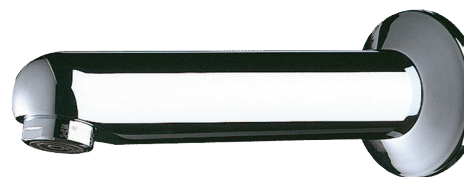

Fixed spout with plate

Ref. 947135

L. 120mm

DESCRIPTION

Fixed spout with plate - Ref. 947135

Wall-mounted spout Ø 32mm, M½".
 L. 120mm.
 Chrome-plated solid brass.
 Flow straightener regulated at 3 lpm.
 30-year warranty.

ADVANTAGES

3 lpm

Chrome-plated solid brass

TECHNICAL CHARACTERISTICS

Fixed spout with plate - Ref. 947135

| | |
|-----------|--|
| Connector | M½" |
| Length | 120mm |
| Flow rate | 3 lpm |
| Norms | ACS  WRAS  |
| Warranty |  |