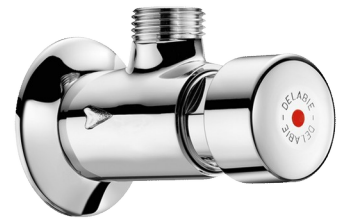

# TEMPOSTOP time flow shower valve

Ref. 748000

Time flow

## DESCRIPTION

TEMPOSTOP time flow shower valve - Ref. 748000

Time flow shower valve for exposed installation:  
 TEMPOSTOP M1/2" time flow valve for mixed water supply.  
 For wall-mounted exposed installation.  
 Angled for recessed inlet.  
 Time flow ~15 seconds.  
 Flow rate pre-set at 9 lpm at 3 bar, can be adjusted.  
 Chrome-plated solid brass body and push-button.  
 30-year warranty.

## ADVANTAGES

System tested to over 500,000 operations

Chrome-plated solid brass

## TECHNICAL CHARACTERISTICS

TEMPOSTOP time flow shower valve - Ref. 748000

Connector	1/2"
Technology	Time flow
Flow rate	9 lpm
Norms	ACS  
Warranty	