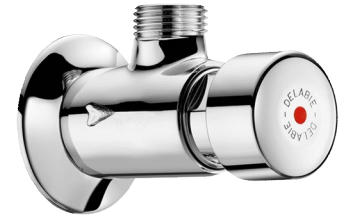

TEMPOSTOP time flow shower valve

Ref. 748000

Time flow

DESCRIPTION

TEMPOSTOP time flow shower valve - Ref. 748000

Time flow shower valve for exposed installation:
 TEMPOSTOP M1/2" time flow valve for mixed water supply.
 For wall-mounted exposed installation.
 Angled for recessed inlet.
 Time flow ~15 seconds.
 Flow rate pre-set at 9 lpm at 3 bar, can be adjusted.
 Chrome-plated solid brass body and push-button.
 30-year warranty.

ADVANTAGES

System tested to over 500,000 operations

Chrome-plated solid brass

TECHNICAL CHARACTERISTICS

TEMPOSTOP time flow shower valve - Ref. 748000

Connector	1/2"
Technology	Time flow
Flow rate	9 lpm
Norms	ACS  
Warranty	