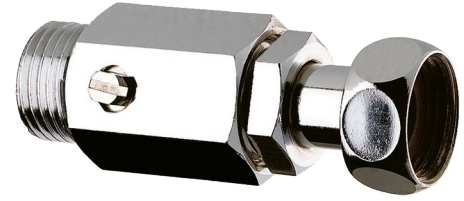

In-line STOP union

Ref. 825215

With stopcock and retractable screw

DESCRIPTION

In-line STOP union - Ref. 825215

Integrated stopcock.
 Nickel-plated brass.
 Retractable screw.
 MF1/2".
 L.70mm.
 30-year warranty.

ADVANTAGES

Universal

Nickel-plated brass

TECHNICAL CHARACTERISTICS

In-line STOP union - Ref. 825215

Connector	MF1/2"
Length	70mm
Norms	ACS 
Warranty	