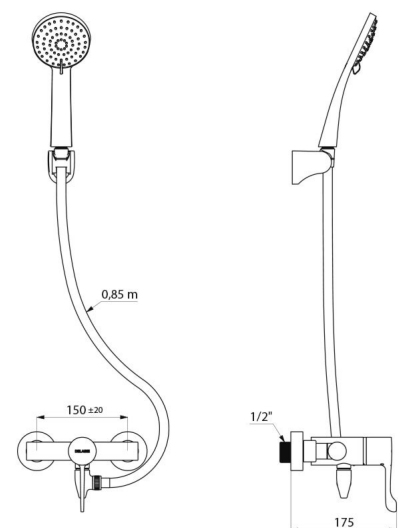

Auto-draining shower kit with thermostatic mixer

Ref. H9630SHYG

Thermostatic sequential mixer with no non-return valves

DESCRIPTION

Auto-draining shower kit with thermostatic mixer - Ref. H9630SHYG

SECURITHERM thermostatic sequential shower kit with auto-draining device.

- Mixer with scale-resistant, thermostatic sequential cartridge: Thermostatic sequential mixer: opens and closes with cold water. Mixer with no non-return valves on the inlets (reduces bacterial proliferation). No risk of cross flow between hot and cold water. Sequential mixer with anti-scalding failsafe: shuts off automatically if cold or hot water supply fails. Securitouch thermal insulation prevents burns. Temperature control from cold water up to 39°C with maximum temperature limiter set at 39°C. Thermal shocks are possible. Body with smooth interior and low water volume. Flow rate regulated at 9 lpm. Chrome plated brass body and Hygiene lever L. 100mm. M1/2" bottom shower outlet. Wall-mounted mixer with 2 standard offset M1/2" M3/4" connectors. Mixer ideal for healthcare facilities, retirement and care homes, hospitals and clinics.
- Shower head (ref. 813) with flexible shower hose (ref. 836T3) and adjustable, chrome-plated wall-mounted support (ref. 845).
- Auto-draining device FM1/2" for installation between the flexible hose and the shower head, automatically drains the shower head and flexible hose (reduces bacterial development) (ref. 880). Suitable for people with reduced mobility. 30-year warranty.

TECHNICAL CHARACTERISTICS

Auto-draining shower kit with thermostatic mixer - Ref. H9630SHYG