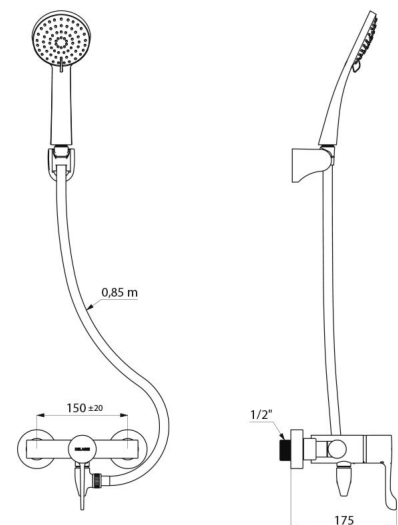

Auto-draining shower kit with thermostatic mixer

Ref. H9630SHYG

Thermostatic sequential mixer with no non-return valves

DESCRIPTION

Auto-draining shower kit with thermostatic mixer - Ref. H9630SHYG

SECURITHERM thermostatic sequential shower kit with auto-draining device.

- Mixer with scale-resistant, thermostatic sequential cartridge: Thermostatic sequential mixer: opens and closes with cold water. Mixer with no non-return valves on the inlets (reduces bacterial proliferation). No risk of cross flow between hot and cold water. Sequential mixer with anti-scalding failsafe: shuts off automatically if cold or hot water supply fails. Securitouch thermal insulation prevents burns. Temperature control from cold water up to 39°C with maximum temperature limiter set at 39°C. Thermal shocks are possible. Body with smooth interior and low water volume. Flow rate regulated at 9 lpm. Chrome plated brass body and Hygiene lever L. 100mm. M1/2" bottom shower outlet. Wall-mounted mixer with 2 standard offset M1/2" M3/4" connectors. Mixer ideal for healthcare facilities, retirement and care homes, hospitals and clinics.
- Shower head (ref. 813) with flexible shower hose (ref. 836T3) and adjustable, chrome-plated wall-mounted support (ref. 845).
- Auto-draining device FM1/2" for installation between the flexible hose and the shower head, automatically drains the shower head and flexible hose (reduces bacterial development) (ref. 880).

Suitable for people with reduced mobility.
30-year warranty.

TECHNICAL CHARACTERISTICS

Auto-draining shower kit with thermostatic mixer - Ref. H9630SHYG