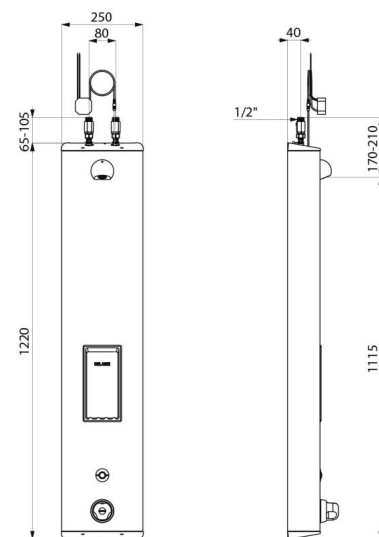

Electronic thermostatic shower panel:
Large stainless steel panel for wall-mounted, exposed installation.

Top inlet via in-line stopcocks M $\frac{1}{2}$ ".

SECURITHERM thermostatic mixer.

Adjustable temperature control from cold water up to 38°C with 1st limiter set at 38°C and 2nd limiter set at 41°C.

Anti-scalding failsafe: automatic shut-off if cold water fails.

Anti-cold showers function: automatic shut-off if hot water fails.

Thermal shocks are possible.

Mains supply 230/6V.

Shower starts when electronic push-button is pressed.

Shuts off voluntarily or automatically after ~60 seconds.

Duty flush (~60 seconds every 24 hours after the last use).

Flow rate 6 lpm at 3 bar, can be adjusted, rain-effect spray.

Chrome-plated, tamperproof, scale-resistant ROUND shower head with automatic flow rate regulation.

Integrated soap dish.

Concealed fixings.

Filters and non-return valves.

Suitable for people with reduced mobility.

30-year warranty.

TECHNICAL CHARACTERISTICS

SECURITHERM shower panel - Ref. 792504

Supply	230/6V mains supply
Connector	M$\frac{1}{2}$"
Technology	Electronic
Height	1220mm
Depth	100mm
Width	250mm
Flow rate	6 lpm
Temperature limiter	Thermostatic
Finish	Stainless steel
Norms	ACS

ADVANTAGES

Exceptional water savings:
80%

Anti-bacterial proliferation
duty flush

Thermostatic temperature
regulation

Instant shut-off if cold water
fails