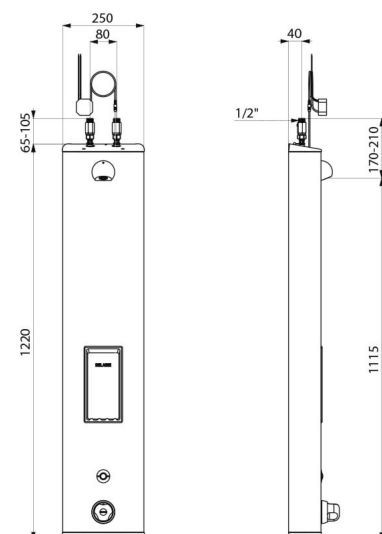

DESCRIPTION

SECURITHERM shower panel - Ref. 792504

Electronic thermostatic shower panel:
Large stainless steel panel for wall-mounted, exposed installation.
Top inlet via in-line stopcocks M $\frac{1}{2}$ ".
SECURITHERM thermostatic mixer.
Adjustable temperature control from cold water up to 38°C with 1st limiter set at 38°C and 2nd limiter set at 41°C.
Anti-scalding failsafe: automatic shut-off if cold water fails.
Anti-cold showers function: automatic shut-off if hot water fails.
Thermal shocks are possible.
Mains supply 230/6V.
Shower starts when electronic push-button is pressed.
Shuts off voluntarily or automatically after ~60 seconds.
Duty flush (~60 seconds every 24 hours after the last use).
Flow rate 6 lpm at 3 bar.
Chrome-plated, tamperproof, scale-resistant ROUND shower head with automatic flow rate regulation.
Integrated soap dish.
Concealed fixings.
Filters and non-return valves.
Suitable for people with reduced mobility.
30-year warranty.

TECHNICAL CHARACTERISTICS

SECURITHERM shower panel - Ref. 792504

Supply	230/6V mains supply
Connector	M$\frac{1}{2}$"
Technology	Electronic
Height	1220mm
Depth	100mm
Width	250mm
Flow rate	6 lpm
Temperature limiter	Thermostatic
Finish	Stainless steel
Norms	ACS

ADVANTAGES

- 80% water savings
- Anti-bacterial proliferation duty flush
- Thermostatic temperature regulation
- Instant shut-off if cold water fails