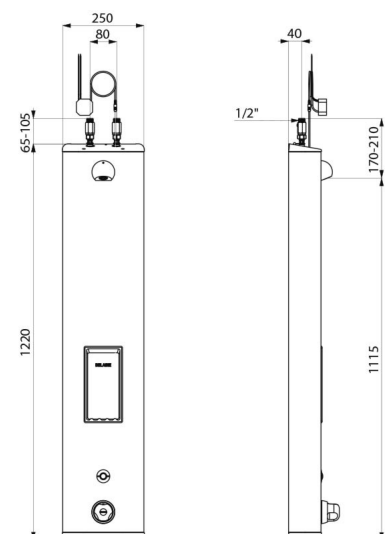

DESCRIPTION

SECURITHERM shower panel - Ref. 792504

Electronic thermostatic shower panel:
Large stainless steel panel for wall-mounted, exposed installation.
Top inlet via in-line stopcocks M $\frac{1}{2}$ ".
SECURITHERM thermostatic mixer.
Adjustable temperature control from cold water up to 38°C with 1st limiter set at 38°C and 2nd limiter set at 41°C.
Anti-scalding failsafe: automatic shut-off if cold water fails.
Anti-cold showers function: automatic shut-off if hot water fails.
Thermal shocks are possible.
Mains supply 230/6V.
Shower starts when electronic push-button is pressed.
Shuts off voluntarily or automatically after ~60 seconds.
Duty flush (~60 seconds every 24 hours after the last use).
Flow rate 6 lpm at 3 bar.
Chrome-plated, tamperproof, scale-resistant ROUND shower head with automatic flow rate regulation.
Integrated soap dish.
Concealed fixings.
Filters and non-return valves.
Suitable for people with reduced mobility.
30-year warranty.

TECHNICAL CHARACTERISTICS

SECURITHERM shower panel - Ref. 792504

Supply	230/6V mains supply
Connector	M$\frac{1}{2}$"
Technology	Electronic
Height	1220mm
Depth	100mm
Width	250mm
Flow rate	6 lpm
Temperature limiter	Thermostatic
Finish	Stainless steel
Norms	ACS

ADVANTAGES

- 80% water savings
- Anti-bacterial proliferation duty flush
- Thermostatic temperature regulation
- Instant shut-off if cold water fails