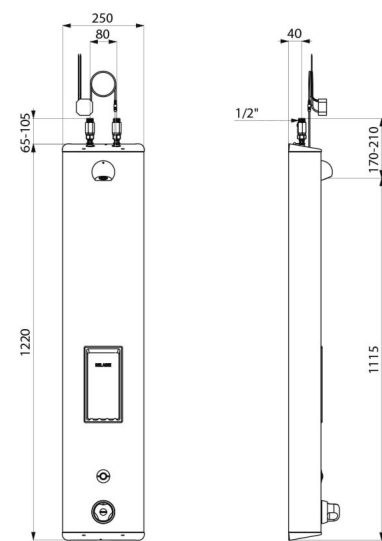

Electronic thermostatic shower panel:
Large stainless steel panel for wall-mounted, exposed installation.
Top inlet via in-line stopcocks M $\frac{1}{2}$ ".
SECURITHERM thermostatic mixer.
Adjustable temperature control from cold water up to 38°C with 1st limiter set at 38°C and 2nd limiter set at 41°C.
Anti-scalding failsafe: automatic shut-off if cold water fails.
Anti-cold showers function: automatic shut-off if hot water fails.
Thermal shocks are possible.
Mains supply 230/6V.
Shower starts when electronic push-button is pressed.
Shuts off voluntarily or automatically after ~60 seconds.
Duty flush (~60 seconds every 24 hours after the last use).
Flow rate 6 lpm at 3 bar, can be adjusted, rain-effect spray.
Chrome-plated, tamperproof, scale-resistant ROUND shower head with automatic flow rate regulation.
Integrated soap dish.
Concealed fixings.
Filters and non-return valves.
Suitable for people with reduced mobility.
30-year warranty.

TECHNICAL CHARACTERISTICS

SECURITHERM shower panel - Ref. 792504

Supply	230/6V mains supply
Connector	M$\frac{1}{2}$"
Technology	Electronic
Height	1220mm
Depth	100mm
Width	250mm
Flow rate	6 lpm
Temperature limiter	Thermostatic
Finish	Stainless steel
Norms	ACS

ADVANTAGES

- Exceptional water savings: 80%
- Anti-bacterial proliferation duty flush
- Thermostatic temperature regulation
- Instant shut-off if cold water fails