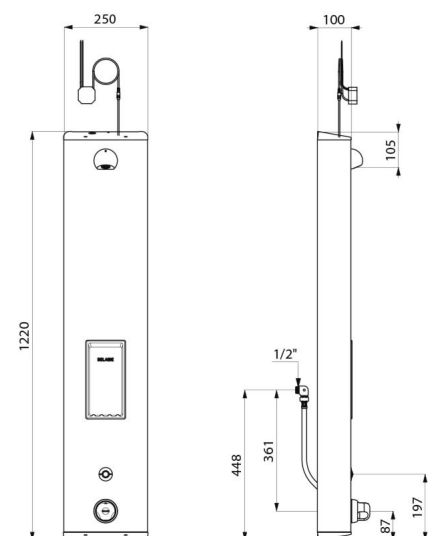

DESCRIPTION

SECURITHERM shower panel - Ref. 792514

Electronic thermostatic shower panel:
Large stainless steel panel for wall-mounted, exposed installation.
Concealed inlet via flexibles M $\frac{1}{2}$ ".
SECURITHERM thermostatic mixer.
Adjustable temperature control from cold water up to 38°C with 1st limiter set at 38°C and 2nd limiter set at 41°C.
Anti-scalding failsafe: automatic shut-off if cold water fails.
Anti-cold showers function: automatic shut-off if hot water fails.
Thermal shocks are possible.
Mains supply 230/6V.
Shower starts when electronic push-button is pressed.
Shuts off voluntarily or automatically after ~60 seconds.
Duty flush (~60 seconds every 24 hours after the last use).
Flow rate 6 lpm at 3 bar.
Chrome-plated, tamperproof, scale-resistant ROUND shower head with automatic flow rate regulation.
Integrated soap dish.
Filters and non-return valves.
Stopcocks M $\frac{1}{2}$ ".
Concealed fixings.
Suitable for people with reduced mobility.
30-year warranty.

TECHNICAL CHARACTERISTICS

SECURITHERM shower panel - Ref. 792514

Supply	230/6V mains supply
Connector	M$\frac{1}{2}$"
Technology	Electronic
Height	1220mm
Depth	100mm
Width	250mm
Flow rate	6 lpm
Temperature limiter	Thermostatic
Finish	Stainless steel
Norms	ACS

ADVANTAGES

80% water savings

Anti-bacterial proliferation duty flush

Thermostatic temperature regulation

Instant shut-off if cold water fails