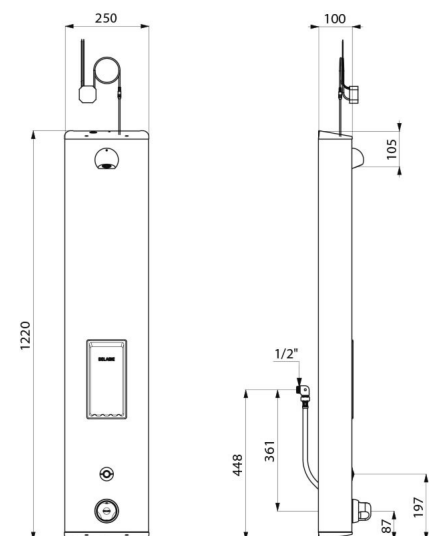

DESCRIPTION

SECURITHERM shower panel - Ref. 792514

Electronic thermostatic shower panel:
Large stainless steel panel for wall-mounted, exposed installation.
Concealed inlet via flexibles M $\frac{1}{2}$ ".
SECURITHERM thermostatic mixer.
Adjustable temperature control from cold water up to 38°C with 1st limiter set at 38°C and 2nd limiter set at 41°C.
Anti-scalding failsafe: automatic shut-off if cold water fails.
Anti-cold showers function: automatic shut-off if hot water fails.
Thermal shocks are possible.
Mains supply 230/6V.
Shower starts when electronic push-button is pressed.
Shuts off voluntarily or automatically after ~60 seconds.
Duty flush (~60 seconds every 24 hours after the last use).
Flow rate 6 lpm at 3 bar, can be adjusted, rain-effect spray.
Chrome-plated, tamperproof ROUND shower head.
Integrated soap dish.
Filters and non-return valves.
Stopcocks M $\frac{1}{2}$ ".
Concealed fixings.
Suitable for people with reduced mobility.
30-year warranty.

TECHNICAL CHARACTERISTICS

SECURITHERM shower panel - Ref. 792514

Supply	230/6V mains supply
Connector	M$\frac{1}{2}$"
Technology	Electronic
Height	1220mm
Depth	100mm
Width	250mm
Flow rate	6 lpm
Temperature limiter	Thermostatic
Finish	Stainless steel
Norms	ACS

ADVANTAGES

- Exceptional water savings: 80%
- Anti-bacterial proliferation duty flush
- Thermostatic temperature regulation
- Instant shut-off if cold water fails