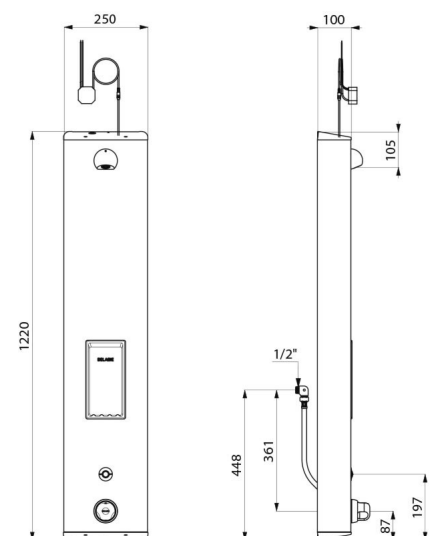

DESCRIPTION

SECURITHERM shower panel - Ref. 792514

Electronic thermostatic shower panel:
Large stainless steel panel for wall-mounted, exposed installation.
Concealed inlet via flexibles M $\frac{1}{2}$ ".
SECURITHERM thermostatic mixer.
Adjustable temperature control from cold water up to 38°C with 1st limiter set at 38°C and 2nd limiter set at 41°C.
Anti-scalding failsafe: automatic shut-off if cold water fails.
Anti-cold showers function: automatic shut-off if hot water fails.
Thermal shocks are possible.
Mains supply 230/6V.
Shower starts when electronic push-button is pressed.
Shuts off voluntarily or automatically after ~60 seconds.
Duty flush (~60 seconds every 24 hours after the last use).
Flow rate 6 lpm at 3 bar.
Chrome-plated, tamperproof, scale-resistant ROUND shower head with automatic flow rate regulation.
Integrated soap dish.
Filters and non-return valves.
Stopcocks M $\frac{1}{2}$ ".
Concealed fixings.
Suitable for people with reduced mobility.
30-year warranty.

TECHNICAL CHARACTERISTICS

SECURITHERM shower panel - Ref. 792514

Supply	230/6V mains supply
Connector	M$\frac{1}{2}$"
Technology	Electronic
Height	1220mm
Depth	100mm
Width	250mm
Flow rate	6 lpm
Temperature limiter	Thermostatic
Finish	Stainless steel
Norms	ACS

ADVANTAGES

80% water savings

Anti-bacterial proliferation duty flush

Thermostatic temperature regulation

Instant shut-off if cold water fails